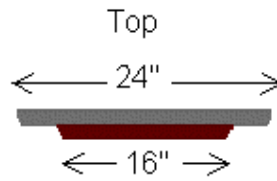

Modern Series: Style CMDA

Available only through authorized Quest AI Dealers

The Modern Column adds depth to any decor

Material: Two 1" panels made of 6 PCF smooth molded fiberglass covered in Guilford of Maine cloth (Style FR 701) cut with full bevel (front) and half bevel (back) edges.

Dimensions: Height = 7 ft, Width = 2 ft, Depth = Approx. 2"

Quest treatments are available in 48 standard fabrics.

Customize by choosing your own color combinations or fabrics, adding sconces and additional panels. (see our "Concept Library" for some inspiration)