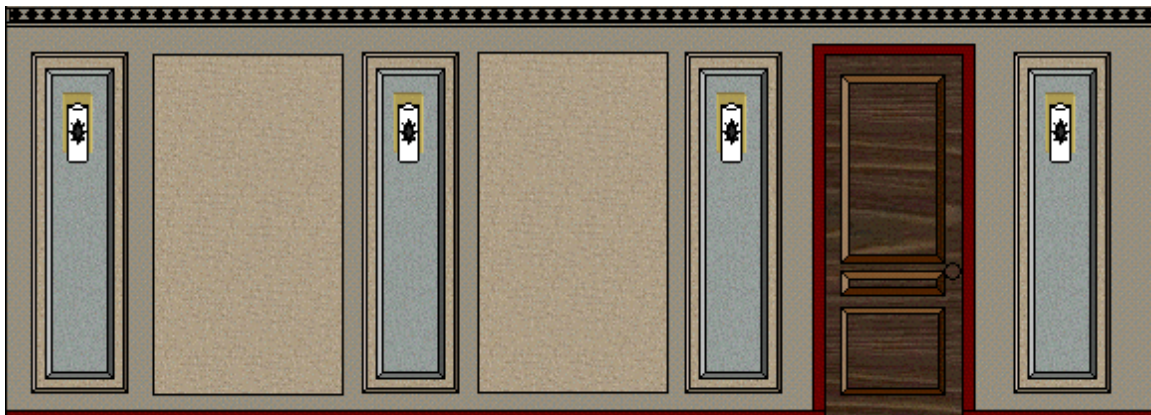

Modern Series: Style CMDA

Available only through authorized Quest AI Dealers

The Modern Column adds depth to any decor

Material: Two 1" panels made of 6 PCF smooth molded fiberglass covered in Guilford of Maine cloth (Style FR 701) cut with full bevel (front) and half bevel (back) edges.

Dimensions: Height = 7 ft, Width = 2 ft, Depth = Approx. 2"

Quest treatments are available in 48 standard fabrics.

Customize by choosing your own color combinations or fabrics, adding sconces and additional panels. (see our "Concept Library" for some inspiration)