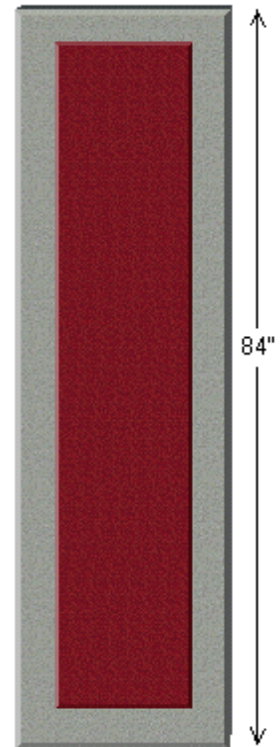

Modern Series: Style CMDA

Available only through authorized Quest AI Dealers

The Modern Column adds depth to any decor

Material: Two 1" panels made of 6 PCF smooth molded fiberglass covered in Guilford of Maine cloth (Style FR 701) cut with full bevel (front) and half bevel (back) edges.

Dimensions: Height = 7 ft, Width = 2 ft, Depth = Approx. 2"

Quest treatments are available in 48 standard fabrics.

Customize by choosing your own color combinations or fabrics, adding sconces and additional panels. (see our "Concept Library" for some inspiration)