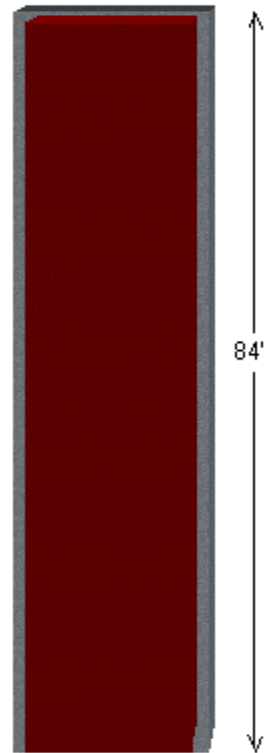

Imperial Series: Style CIMA

Available only through authorized Quest AI Dealers

Our Imperial Column adds a touch of elegance

Material: Two 1" panels made of 6 PCF smooth molded fiberglass covered in Guilford of Maine cloth (Style FR 701) cut with straight edges.

Dimensions: Height = 7 ft, Width = 2 ft, Depth = Approx. 2"

Quest treatments are available in 48 standard fabrics.

Customize by choosing your own color combinations or fabrics, adding sconces and additional panels. (see our "Concept Library" for some inspiration)