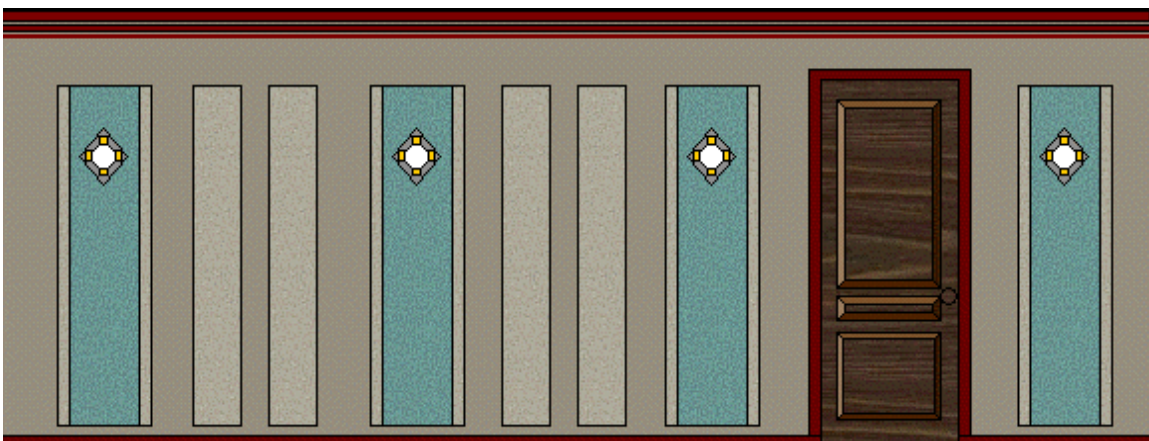

Imperial Series: Style CIMA

Available only through authorized Quest AI Dealers

Our Imperial Column adds a touch of elegance

Material: Two 1" panels made of 6 PCF smooth molded fiberglass covered in Guilford of Maine cloth (Style FR 701) cut with straight edges.

Dimensions: Height = 7 ft, Width = 2 ft, Depth = Approx. 2"

Quest treatments are available in 48 standard fabrics.

Customize by choosing your own color combinations or fabrics, adding sconces and additional panels. (see our "Concept Library" for some inspiration)