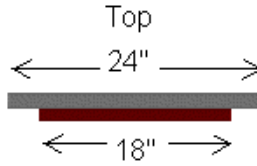

Imperial Series: Style CIMA

Available only through authorized Quest AI Dealers

Our Imperial Column adds a touch of elegance

Material: Two 1" panels made of 6 PCF smooth molded fiberglass covered in Guilford of Maine cloth (Style FR 701) cut with straight edges.

Dimensions: Height = 7 ft, Width = 2 ft, Depth = Approx. 2"

Quest treatments are available in 48 standard fabrics.

Customize by choosing your own color combinations or fabrics, adding sconces and additional panels. (see our "Concept Library" for some inspiration)