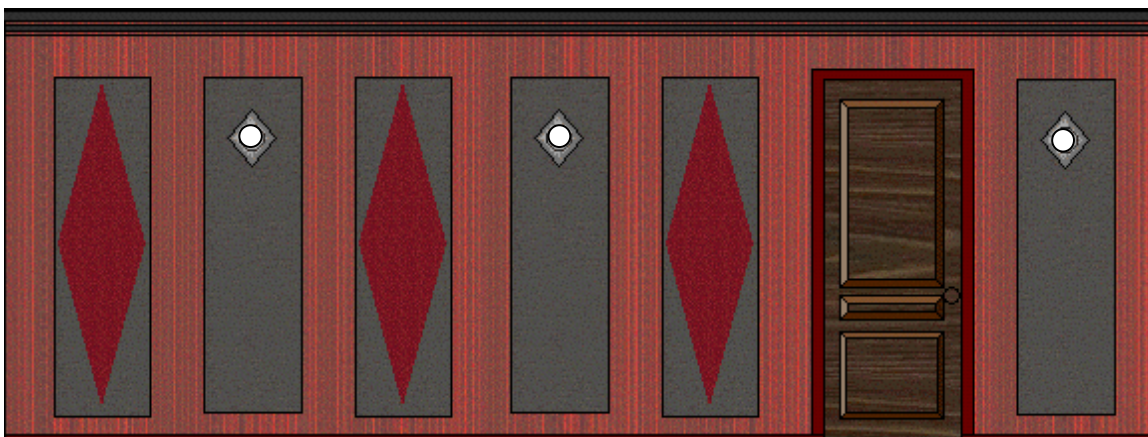

Harlequin Series: Style CHQA

Available only through authorized Quest AI Dealers

Add drama to your theater with the Harlequin column

Material: Two 1" panels made of 6 PCF smooth molded fiberglass covered in Guilford of Maine cloth (Style FR 701) cut with full bevel (front) and half bevel (back) edges.

Dimensions: Height = 7 ft, Width = 2 ft, Depth = Approx. 2"

Quest treatments are available in 48 standard fabrics.

Customize by choosing your own color combinations or fabrics, adding sconces and additional panels. (see our "Concept Library" for some inspiration)