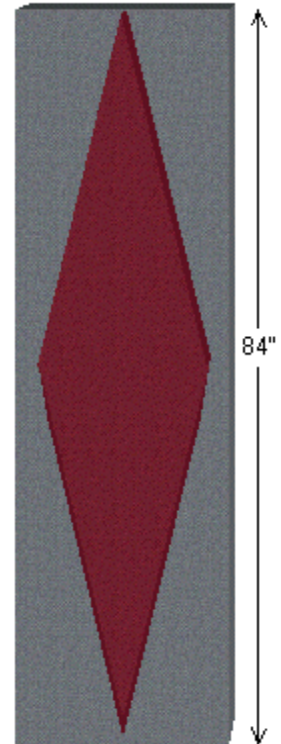

Harlequin Series: Style CHQA

Available only through authorized Quest AI Dealers

Add drama to your theater with the Harlequin column

Material: Two 1" panels made of 6 PCF smooth molded fiberglass covered in Guilford of Maine cloth (Style FR 701) cut with full bevel (front) and half bevel (back) edges.

Dimensions: Height = 7 ft, Width = 2 ft, Depth = Approx. 2"

Quest treatments are available in 48 standard fabrics.

Customize by choosing your own color combinations or fabrics, adding sconces and additional panels. (see our "Concept Library" for some inspiration)