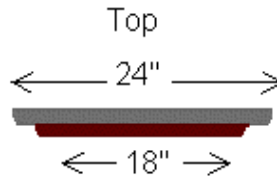

Harlequin Series: Style CHQA

Available only through authorized Quest AI Dealers

Add drama to your theater with the Harlequin column

Material: Two 1" panels made of 6 PCF smooth molded fiberglass covered in Guilford of Maine cloth (Style FR 701) cut with full bevel (front) and half bevel (back) edges.

Dimensions: Height = 7 ft, Width = 2 ft, Depth = Approx. 2"

Quest treatments are available in 48 standard fabrics.

Customize by choosing your own color combinations or fabrics, adding sconces and additional panels. (see our "Concept Library" for some inspiration)