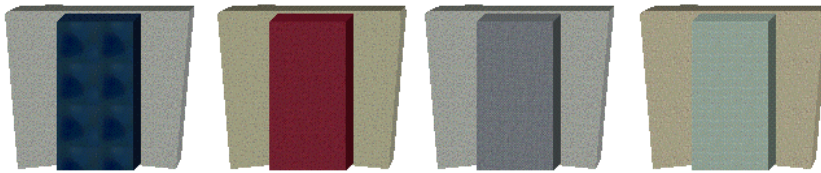

Deco Column: Style CDCA

Available only through authorized Quest AI Dealers

Design an "Art Deco" theme around our Deco Column

Material: Two 1" panels made of 6 PCF smooth molded fiberglass covered in Guilford of Maine cloth (Style FR 701) cut with straight (back) and beveled (front) edges.

Dimensions: Height = 7 ft, Width = 2 ft, Depth = Approx. 2"

Quest treatments are available in 48 standard fabrics.

Customize by choosing your own color combinations or fabrics, adding sconces and additional panels. (see our "Concept Library" for some inspiration)