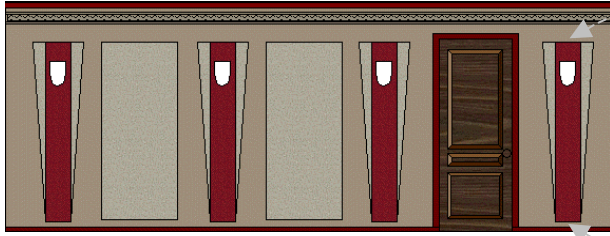

Deco Column: Style CDCA

Available only through authorized Quest AI Dealers

Design an "Art Deco" theme around our Deco Column

Material: Two 1" panels made of 6 PCF smooth molded fiberglass covered in Guilford of Maine cloth (Style FR 701) cut with straight (back) and beveled (front) edges.

Dimensions: Height = 7 ft, Width = 2 ft, Depth = Approx. 2"

Quest treatments are available in 48 standard fabrics.

Customize by choosing your own color combinations or fabrics, adding sconces and additional panels. (see our "Concept Library" for some inspiration)