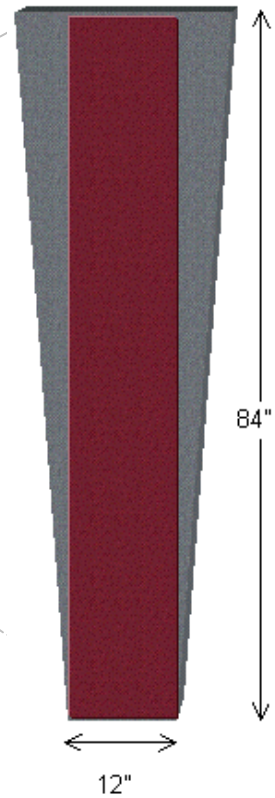

Deco Column: Style CDCA

Available only through authorized Quest AI Dealers

Design an "Art Deco" theme around our Deco Column

Material: Two 1" panels made of 6 PCF smooth molded fiberglass covered in Guilford of Maine cloth (Style FR 701) cut with straight (back) and beveled (front) edges.

Dimensions: Height = 7 ft, Width = 2 ft, Depth = Approx. 2"

Quest treatments are available in 48 standard fabrics.

Customize by choosing your own color combinations or fabrics, adding sconces and additional panels. (see our "Concept Library" for some inspiration)