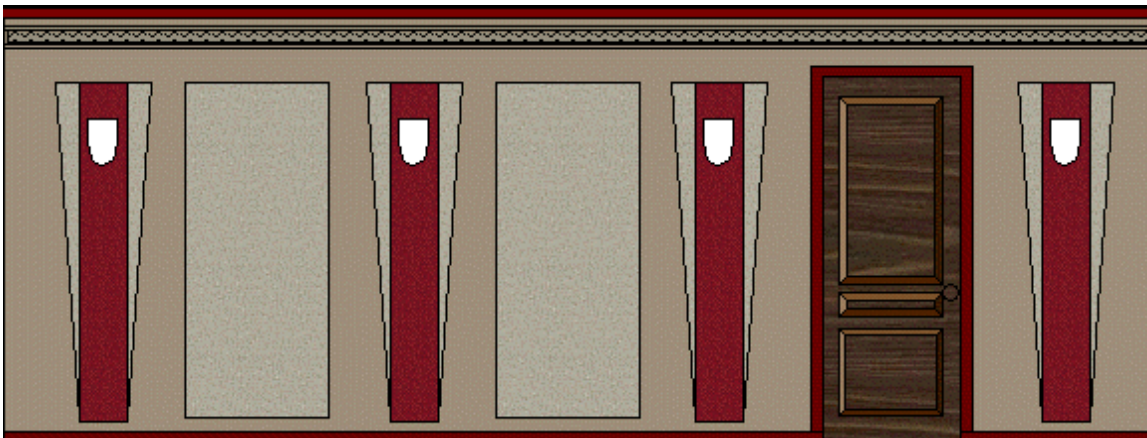

Deco Column: Style CDCA

Available only through authorized Quest AI Dealers

Design an "Art Deco" theme around our Deco Column

Material: Two 1" panels made of 6 PCF smooth molded fiberglass covered in Guilford of Maine cloth (Style FR 701) cut with straight (back) and beveled (front) edges.

Dimensions: Height = 7 ft, Width = 2 ft, Depth = Approx. 2"

Quest treatments are available in 48 standard fabrics.

Customize by choosing your own color combinations or fabrics, adding sconces and additional panels. (see our "Concept Library" for some inspiration)