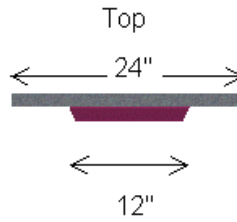

Deco Column: Style CDCA

Available only through authorized Quest AI Dealers

Design an "Art Deco" theme around our Deco Column

Material: Two 1" panels made of 6 PCF smooth molded fiberglass covered in Guilford of Maine cloth (Style FR 701) cut with straight (back) and beveled (front) edges.

Dimensions: Height = 7 ft, Width = 2 ft, Depth = Approx. 2"

Quest treatments are available in 48 standard fabrics.

Customize by choosing your own color combinations or fabrics, adding sconces and additional panels. (see our "Concept Library" for some inspiration)